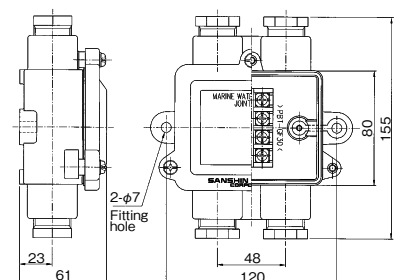

TYPE:1N-PN Watertight joint box

Rated	500V 20A(4P)
Material	PBT
Cable gland	#20×2(PC)
Protection degree	IP56
Weight	0.39kg
Code No.	5322T-2

TYPE:2N-PN Watertight joint box

Rated	500V 20A(4P)
Material	PBT
Cable gland	#20×4(PC)
Protection degree	IP56
Weight	0.46kg
Code No.	5323T-2

TYPE:1N-PB Watertight joint box

Rated	500V 20A(4P)
Material	PBT
Cable gland	#20×2(PC)
Protection degree	IP56
Weight	0.40kg
Code No.	5322C

TYPE:2N-PB Watertight joint box

Rated	500V 20A(4P)
Material	PBT
Cable gland	#20×4(PC)
Protection degree	IP56
Weight	0.49kg
Code No.	5323C