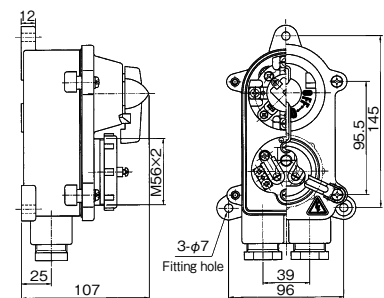

TYPE: 1M-4P (3P+⊥)

Watertight socket-outlet

Rated	250V 15A
Material	PBT
Cable gland	#20×2(PC)
Protection degree	IP56
Weight	0.38kg
Code No.	5155C

WATERTIGHT SOCKET-OUTLETS (JIS TYPE)

Wiring Fitting

TYPE:S1RMA-2P

Watertight socket-outlet with switch

Rated	DC24V 15A
Material	PBT
Cable gland	#20×2(PC)
Protection degree	IP56
Weight	0.64kg
Code No.	51901C-1

TYPE:S1RMA-3P (2P+⊕)

Watertight socket-outlet with switch

Rated	AC125/250V 15A
Material	PBT
Cable gland	#20×2(PC)
Protection degree	IP56
Weight	0.62kg
Code No.	51901C

TYPE:S2RM-3P (2P+⊕)

Watertight socket-outlet with switch

Rated	AC125/250V 20/10A DC125/250V 10/5A
Material	PBT
Cable gland	#20×2(PC)
Protection degree	IP56
Weight	0.75kg
Code No.	5190C-2

TYPE:1MRA-L

Watertight switch with pilot lamp