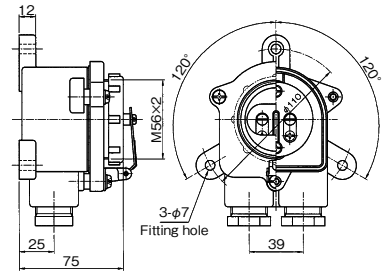

Rated	250V 20A
Material	Polycarbonate
Cable gland	#15(PC)
Protection degree	IP56
Weight	0.12kg
Code No.	5106C

TYPE: 1B-4P (3P+⊥) Watertight Plug

Rated	250V 20A
Material	Polycarbonate
Cable gland	#20(PC)
Protection degree	IP56
Weight	0.14kg
Code No.	5108C

WATERTIGHT SOCKET-OUTLETS (JIS TYPE)

TYPE: 1M-2P (2P)

Watertight socket-outlet

Rated	24V 20A
Material	PBT
Cable gland	#20×2(PC)
Protection degree	IP56
Weight	0.35kg
Code No.	5153C

TYPE: 1M-3P (2P+⊥)

Watertight socket-outlet

Rated	250V 15A
Material	PBT
Cable gland	#20×2(PC)
Protection degree	IP56
Weight	0.40kg
Code No.	5154C

TYPE: 1M2-3P (2P+⊥)

Watertight socket-outlet (2-gang)

Rated	250V 15A
Material	PBT
Cable gland	#20×2(PC)
Protection degree	IP56
Weight	0.65kg
Code No.	5156C

TYPE: 1M-4P (3P+⊥)

Watertight socket-outlet

Rated	250V 15A
Material	PBT
Cable gland	#20×2(PC)
Protection degree	IP56
Weight	0.38kg
Code No.	5155C

WATERTIGHT SOCKET-OUTLETS (JIS TYPE)

Wiring Fitting

TYPE:S1RMA-2P