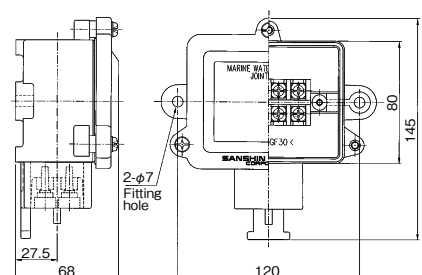

TYPE:1N-PB Watertight joint box

Rated	500V 20A(4P)
Material	PBT
Cable gland	#20×2(PC)
Protection degree	IP56
Weight	0.40kg
Code No.	5322C

TYPE:2N-PB Watertight joint box

Rated	500V 20A(4P)
Material	PBT
Cable gland	#20×4(PC)
Protection degree	IP56
Weight	0.49kg
Code No.	5323C

TYPE:1N-PC Watertight joint box

Rated	500V 20A(4P)
Material	PBT
Cable gland	-
Protection degree	IP44
Weight	0.41kg
Code No.	5331C

WATERTIGHT JOINT BOXES (JIS TYPE)

TYPE:3M-2G

Watertight joint box

Rated	250V 20A(7P)
Material	PBT
Cable gland	#20·#25·#30×2(PC)
Protection degree	IP56
Weight	0.9kg
Code No.	5325C