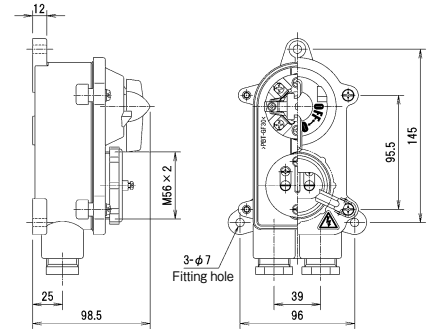

Rated	250V 15A
Material	PBT
Cable gland	#20×2(PC)
Protection degree	IP56
Weight	0.40kg
Code No.	5154C

TYPE: 1M2-3P (2P+⊥)

Watertight socket-outlet (2-gang)

Rated	250V 15A
Material	PBT
Cable gland	#20×2(PC)
Protection degree	IP56
Weight	0.65kg
Code No.	5156C

TYPE: 1M-4P (3P+⊥)

Watertight socket-outlet

Rated	250V 15A
Material	PBT
Cable gland	#20×2(PC)
Protection degree	IP56
Weight	0.38kg
Code No.	5155C

WATERTIGHT SOCKET-OUTLETS (JIS TYPE)

Wiring Fitting

TYPE:S1RMA-2P

Watertight socket-outlet with switch

Rated	DC24V 15A
Material	PBT
Cable gland	#20×2(PC)
Protection degree	IP56
Weight	0.64kg
Code No.	51901C-1

TYPE:S1RMA-3P (2P+⊕)

Watertight socket-outlet with switch

Rated	AC125/250V 15A
Material	PBT
Cable gland	#20×2(PC)
Protection degree	IP56
Weight	0.62kg
Code No.	51901C