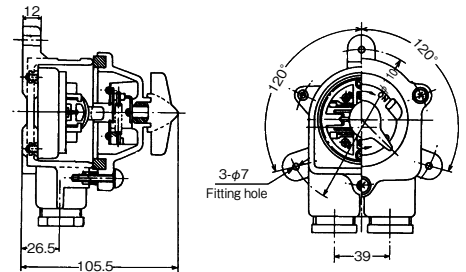

TYPE:2MR(T) Watertight joint box

Rated	AC 125/250V 20/10A
Material	PBT
Cable gland	#20×2(PC)
Protection degree	IP56
Weight	0.46kg
Code No.	A20010205