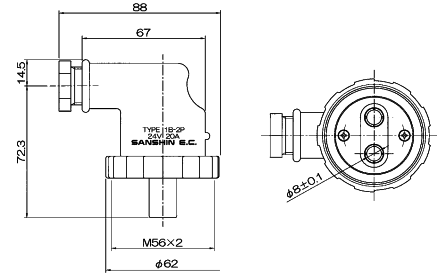

WATERTIGHT PLUGS (JIS TYPE)

TYPE: 1B-2P (2P) Watertight Plug

Rated	24V 20A
Material	Polycarbonate
Cable gland	#15(PC)
Protection degree	IP56
Weight	0.10kg
Code No.	5107C

TYPE: 1B-3P (2P+⊥) Watertight Plug

Rated	250V 20A
Material	Polycarbonate
Cable gland	#15(PC)
Protection degree	IP56
Weight	0.12kg
Code No.	5106C

TYPE: 1B-4P (3P+⊥) Watertight Plug

Rated	250V 20A
Material	Polycarbonate
Cable gland	#20(PC)
Protection degree	IP56
Weight	0.14kg
Code No.	5108C

WATERTIGHT SOCKET-OUTLETS (JIS TYPE)

TYPE: 1M-2P (2P)

Watertight socket-outlet

Rated	24V 20A
Material	PBT
Cable gland	#20×2(PC)
Protection degree	IP56
Weight	0.35kg
Code No.	5153C

TYPE: 1M-3P (2P+⊥)

Watertight socket-outlet

TYPE: 1M-4P (3P+⊥)

Watertight socket-outlet

Rated	250V 15A
Material	PBT
Cable gland	#20×2(PC)
Protection degree	IP56
Weight	0.38kg
Code No.	5155C

WATERTIGHT SOCKET-OUTLETS (JIS TYPE)

Wiring Fitting

TYPE:S1RMA-2P