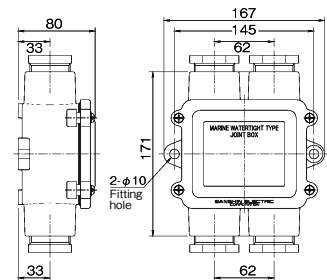

TYPE:1N-PB Watertight joint box

Rated	500V 20A(4P)
Material	PBT
Cable gland	#20×2(PC)
Protection degree	IP56
Weight	0.40kg
Code No.	5322C

TYPE:2N-PB Watertight joint box

Rated	500V 20A(4P)
Material	PBT
Cable gland	#20×4(PC)
Protection degree	IP56
Weight	0.49kg
Code No.	5323C

TYPE:1N-PC Watertight joint box

Rated	500V 20A(4P)
Material	PBT
Cable gland	-
Protection degree	IP44
Weight	0.41kg
Code No.	5331C

WATERTIGHT JOINT BOXES (JIS TYPE)

TYPE:3M-2G

Watertight joint box

Rated	250V 20A(7P)
Material	PBT
Cable gland	#20·#25·#30×2(PC)
Protection degree	IP56
Weight	0.9kg
Code No.	5325C

TYPE:3M-4G

Watertight joint box

Rated	250V 20A(7P)
Material	PBT
Cable gland	#20·#25·#30×4(PC)
Protection degree	IP56
Weight	1.12kg
Code No.	5325C-1

TYPE:3M-C

Watertight joint box

Rated	250V 20A(7P)
Material	PBT
Cable gland	-
Protection degree	IP44
Weight	0.72kg
Code No.	5325C-2