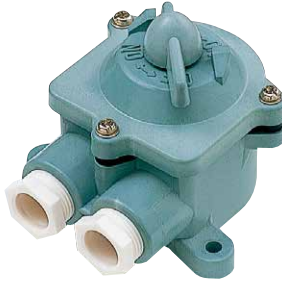

Rated	250V 20A
Material	Polycarbonate
Cable gland	#15(PC)
Protection degree	IP56
Weight	0.12kg
Code No.	5106C

TYPE: 1B-4P (3P+⊥) Watertight Plug

Rated	250V 20A
Material	Polycarbonate
Cable gland	#20(PC)
Protection degree	IP56
Weight	0.14kg
Code No.	5108C

Watertight socket-outlet with switch

Rated	DC24V 15A
Material	PBT
Cable gland	#20×2(PC)
Protection degree	IP56
Weight	0.64kg
Code No.	51901C-1

TYPE:S1RMA-3P (2P+⊕)

Watertight socket-outlet with switch

Rated	AC125/250V 15A
Material	PBT
Cable gland	#20×2(PC)
Protection degree	IP56
Weight	0.62kg
Code No.	51901C

TYPE:S2RM-3P (2P+⊕)

Watertight socket-outlet with switch

Rated	AC125/250V 20/10A DC125/250V 10/5A
Material	PBT
Cable gland	#20×2(PC)
Protection degree	IP56
Weight	0.75kg
Code No.	5190C-2

TYPE:1MRA-L

Watertight switch with pilot lamp

Rated	AC125/250V 15A
Material	PBT
Cable gland	#20×2(PC)
Protection degree	IP56
Weight	0.64kg
Code No.	51901C-2

WATERTIGHT SWITCHES AND PUSH BUTTONS (JIS TYPE)

TYPE:1MRA Watertight joint box

Rated	AC 125/250V 15A
Material	PBT
Cable gland	#20×2(PC)
Protection degree	IP56
Weight	0.38kg
Code No.	5222C