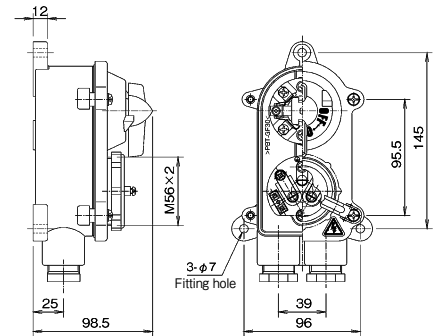

TYPE: 1M-4P (3P+⊥)

Watertight socket-outlet

Rated	250V 15A
Material	PBT
Cable gland	#20×2(PC)
Protection degree	IP56
Weight	0.38kg
Code No.	5155C

WATERTIGHT SOCKET-OUTLETS (JIS TYPE)

Wiring Fitting

TYPE:S1RMA-2P

Watertight socket-outlet with switch

Rated	DC24V 15A
Material	PBT
Cable gland	#20×2(PC)
Protection degree	IP56
Weight	0.64kg
Code No.	51901C-1

TYPE:S1RMA-3P (2P+⊕)

Watertight socket-outlet with switch

Rated	AC125/250V 15A
Material	PBT
Cable gland	#20×2(PC)
Protection degree	IP56
Weight	0.62kg
Code No.	51901C

TYPE:S2RM-3P (2P+⊕)

Watertight socket-outlet with switch

Rated	AC125/250V 20/10A DC125/250V 10/5A
Material	PBT
Cable gland	#20×2(PC)
Protection degree	IP56
Weight	0.75kg
Code No.	5190C-2

TYPE:1MRA-L

Watertight switch with pilot lamp