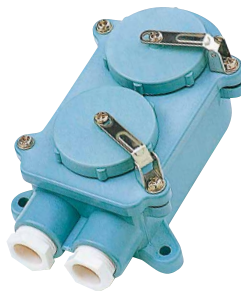

WATERTIGHT PLUGS (JIS TYPE)

TYPE: 1B-2P (2P) Watertight Plug

Rated	24V 20A
Material	Polycarbonate
Cable gland	#15(PC)
Protection degree	IP56
Weight	0.10kg
Code No.	5107C

TYPE: 1B-3P (2P+⊥) Watertight Plug

Rated	250V 20A
Material	Polycarbonate
Cable gland	#15(PC)
Protection degree	IP56
Weight	0.12kg
Code No.	5106C

TYPE: 1B-4P (3P+⊥) Watertight Plug

Rated	250V 20A
Material	Polycarbonate
Cable gland	#20(PC)
Protection degree	IP56
Weight	0.14kg
Code No.	5108C

WATERTIGHT SOCKET-OUTLETS (JIS TYPE)

TYPE: 1M-2P (2P)

Watertight socket-outlet

Rated	24V 20A
Material	PBT
Cable gland	#20×2(PC)
Protection degree	IP56
Weight	0.35kg
Code No.	5153C

TYPE: 1M-3P (2P+⊥)

Watertight socket-outlet

TYPE: 1M-4P (3P+⊥)

Watertight socket-outlet

Rated	250V 15A
Material	PBT
Cable gland	#20×2(PC)
Protection degree	IP56
Weight	0.38kg
Code No.	5155C

WATERTIGHT SOCKET-OUTLETS (JIS TYPE)

Wiring Fitting

TYPE:S1RMA-2P