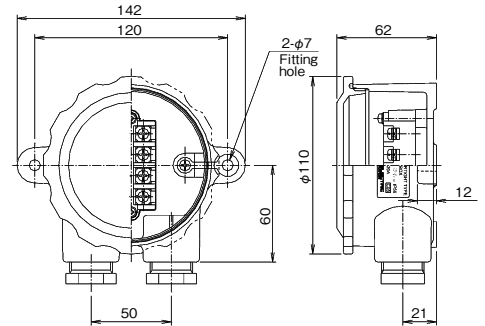

TYPE:2SM Watertight joint box

Rated	125/250V 1/0.5A
Material	phenol resin
Cable gland	#20×1
Protection degree	IP44
Weight	0.36kg
Code No.	A20110005

Wiring Fitting

WATERTIGHT JOINT BOXES (JIS TYPE)

Wiring Fitting

TYPE:1N-PN Watertight joint box

Rated	500V 20A(4P)
Material	PBT
Cable gland	#20×2(PC)
Protection degree	IP56
Weight	0.39kg
Code No.	5322T-2

TYPE:2N-PN Watertight joint box

Rated	500V 20A(4P)
Material	PBT
Cable gland	#20×4(PC)
Protection degree	IP56
Weight	0.46kg
Code No.	5323T-2