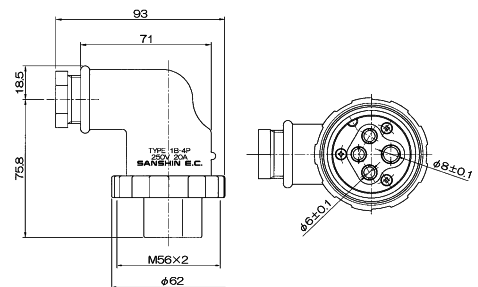

WATERTIGHT PLUGS (JIS TYPE)

TYPE: 1B-2P (2P) Watertight Plug

Rated	24V 20A
Material	Polycarbonate
Cable gland	#15(PC)
Protection degree	IP56
Weight	0.10kg
Code No.	5107C

TYPE: 1B-3P (2P+⊥) Watertight Plug

Rated	250V 20A
Material	Polycarbonate
Cable gland	#15(PC)
Protection degree	IP56
Weight	0.12kg
Code No.	5106C

TYPE: 1B-4P (3P+⊥) Watertight Plug

Rated	250V 20A
Material	Polycarbonate
Cable gland	#20(PC)
Protection degree	IP56
Weight	0.14kg
Code No.	5108C

WATERTIGHT SOCKET-OUTLETS (JIS TYPE)

TYPE: 1M-2P (2P)

Watertight socket-outlet

Rated	24V 20A
Material	PBT
Cable gland	#20×2(PC)
Protection degree	IP56
Weight	0.35kg
Code No.	5153C

TYPE: 1M-3P (2P+⊥)

Watertight socket-outlet

TYPE: 1M-4P (3P+⊥)

Watertight socket-outlet

Rated	250V 15A
Material	PBT
Cable gland	#20×2(PC)
Protection degree	IP56
Weight	0.38kg
Code No.	5155C

WATERTIGHT SOCKET-OUTLETS (JIS TYPE)

Wiring Fitting

TYPE:S1RMA-2P