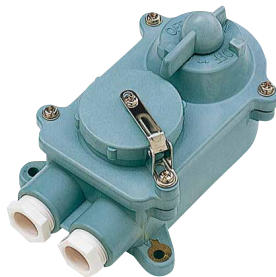

Rated	250V 20A
Material	Polycarbonate
Cable gland	#15(PC)
Protection degree	IP56
Weight	0.12kg
Code No.	5106C

TYPE: 1B-4P (3P+⊥) Watertight Plug

Rated	250V 20A
Material	Polycarbonate
Cable gland	#20(PC)
Protection degree	IP56
Weight	0.14kg
Code No.	5108C

TYPE: 1M-4P (3P+⊥)

Watertight socket-outlet

Rated	250V 15A
Material	PBT
Cable gland	#20×2(PC)
Protection degree	IP56
Weight	0.38kg
Code No.	5155C

WATERTIGHT SOCKET-OUTLETS (JIS TYPE)

Wiring Fitting

TYPE:S1RMA-2P

Watertight socket-outlet with switch

Rated	DC24V 15A
Material	PBT
Cable gland	#20×2(PC)
Protection degree	IP56
Weight	0.64kg
Code No.	51901C-1

TYPE:S1RMA-3P (2P+⊕)

Watertight socket-outlet with switch

Rated	AC125/250V 15A
Material	PBT
Cable gland	#20×2(PC)
Protection degree	IP56
Weight	0.62kg
Code No.	51901C

TYPE:S2RM-3P (2P+⊕)

Watertight socket-outlet with switch

Rated	AC125/250V 20/10A DC125/250V 10/5A
Material	PBT
Cable gland	#20×2(PC)
Protection degree	IP56
Weight	0.75kg
Code No.	5190C-2

TYPE:1MRA-L

Watertight switch with pilot lamp