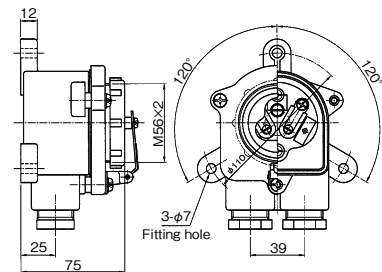

Rated	250V 20A
Material	Polycarbonate
Cable gland	#15(PC)
Protection degree	IP56
Weight	0.12kg
Code No.	5106C

TYPE: 1B-4P (3P+⊥) Watertight Plug

Rated	250V 20A
Material	Polycarbonate
Cable gland	#20(PC)
Protection degree	IP56
Weight	0.14kg
Code No.	5108C

WATERTIGHT SOCKET-OUTLETS (JIS TYPE)

TYPE: 1M-2P (2P)

Watertight socket-outlet

Rated	24V 20A
Material	PBT
Cable gland	#20×2(PC)
Protection degree	IP56
Weight	0.35kg
Code No.	5153C

TYPE: 1M-3P (2P+⊥)

Watertight socket-outlet

Rated	250V 15A
Material	PBT
Cable gland	#20×2(PC)
Protection degree	IP56
Weight	0.40kg
Code No.	5154C

TYPE: 1M2-3P (2P+⊥)

Watertight socket-outlet (2-gang)

Rated	250V 15A
Material	PBT
Cable gland	#20×2(PC)
Protection degree	IP56
Weight	0.65kg
Code No.	5156C

TYPE: 1M-4P (3P+⊥)

Watertight socket-outlet

Rated	250V 15A
Material	PBT
Cable gland	#20×2(PC)
Protection degree	IP56
Weight	0.38kg
Code No.	5155C

WATERTIGHT SOCKET-OUTLETS (JIS TYPE)

Wiring Fitting

TYPE:S1RMA-2P