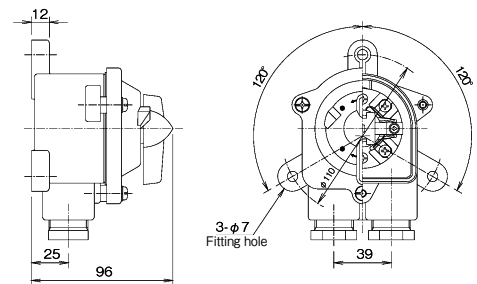

TYPE:1MRA-3W Watertight joint box

Rated	AC 125/250V 15A
Material	PBT
Cable gland	#20×2(PC)
Protection degree	IP56
Weight	0.38kg
Code No.	5222C-1