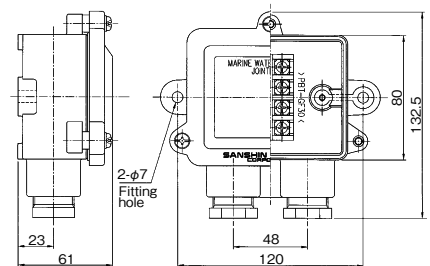

TYPE:1N-PN Watertight joint box

Rated	500V 20A(4P)
Material	PBT
Cable gland	#20×2(PC)
Protection degree	IP56
Weight	0.39kg
Code No.	5322T-2

TYPE:2N-PN Watertight joint box

Rated	500V 20A(4P)
Material	PBT
Cable gland	#20×4(PC)
Protection degree	IP56
Weight	0.46kg
Code No.	5323T-2

TYPE:1N-PB Watertight joint box

Rated	500V 20A(4P)
Material	PBT
Cable gland	#20×2(PC)
Protection degree	IP56
Weight	0.40kg
Code No.	5322C

TYPE:2N-PB Watertight joint box

Rated	500V 20A(4P)
Material	PBT
Cable gland	#20×4(PC)
Protection degree	IP56
Weight	0.49kg
Code No.	5323C