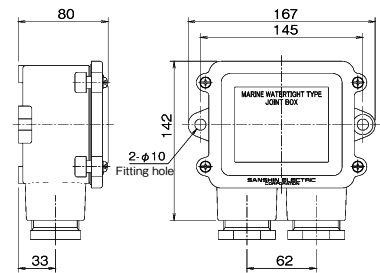

TYPE:1N-PB Watertight joint box

Rated	500V 20A(4P)
Material	PBT
Cable gland	#20×2(PC)
Protection degree	IP56
Weight	0.40kg
Code No.	5322C

TYPE:2N-PB Watertight joint box

Rated	500V 20A(4P)
Material	PBT
Cable gland	#20×4(PC)
Protection degree	IP56
Weight	0.49kg
Code No.	5323C

TYPE:1N-PC Watertight joint box

Rated	500V 20A(4P)
Material	PBT
Cable gland	-
Protection degree	IP44
Weight	0.41kg
Code No.	5331C

WATERTIGHT JOINT BOXES (JIS TYPE)

TYPE:3M-2G

Watertight joint box

Rated	250V 20A(7P)
Material	PBT
Cable gland	#20·#25·#30×2(PC)
Protection degree	IP56
Weight	0.9kg
Code No.	5325C

TYPE:3M-4G

Watertight joint box

Rated	250V 20A(7P)
Material	PBT
Cable gland	#20·#25·#30×4(PC)
Protection degree	IP56
Weight	1.12kg
Code No.	5325C-1

TYPE:3M-C

Watertight joint box

Rated	250V 20A(7P)
Material	PBT
Cable gland	-
Protection degree	IP44
Weight	0.72kg
Code No.	5325C-2