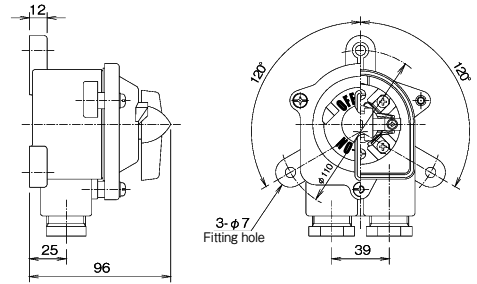

TYPE:S2RM-3P (2P+⊕)

Watertight socket-outlet with switch

Rated	AC125/250V 20/10A DC125/250V 10/5A
Material	PBT
Cable gland	#20×2(PC)
Protection degree	IP56
Weight	0.75kg
Code No.	5190C-2

TYPE:1MRA-L

Watertight switch with pilot lamp

Rated	AC125/250V 15A
Material	PBT
Cable gland	#20×2(PC)
Protection degree	IP56
Weight	0.64kg
Code No.	51901C-2

WATERTIGHT SWITCHES AND PUSH BUTTONS (JIS TYPE)

TYPE:1MRA Watertight joint box

Rated	AC 125/250V 15A
Material	PBT
Cable gland	#20×2(PC)
Protection degree	IP56
Weight	0.38kg
Code No.	5222C