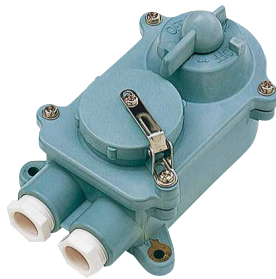

Rated	250V 20A
Material	Polycarbonate
Cable gland	#15(PC)
Protection degree	IP56
Weight	0.12kg
Code No.	5106C

TYPE: 1B-4P (3P+⊥) Watertight Plug

Rated	250V 20A
Material	Polycarbonate
Cable gland	#20(PC)
Protection degree	IP56
Weight	0.14kg
Code No.	5108C

Rated	250V 15A
Material	PBT
Cable gland	#20×2(PC)
Protection degree	IP56
Weight	0.40kg
Code No.	5154C

TYPE: 1M2-3P (2P+⊥)

Watertight socket-outlet (2-gang)

Rated	250V 15A
Material	PBT
Cable gland	#20×2(PC)
Protection degree	IP56
Weight	0.65kg
Code No.	5156C

TYPE: 1M-4P (3P+⊥)

Watertight socket-outlet

Rated	250V 15A
Material	PBT
Cable gland	#20×2(PC)
Protection degree	IP56
Weight	0.38kg
Code No.	5155C

WATERTIGHT SOCKET-OUTLETS (JIS TYPE)

Wiring Fitting

TYPE:S1RMA-2P

Watertight socket-outlet with switch

Rated	DC24V 15A
Material	PBT
Cable gland	#20×2(PC)
Protection degree	IP56
Weight	0.64kg
Code No.	51901C-1

TYPE:S1RMA-3P (2P+⊕)

Watertight socket-outlet with switch

Rated	AC125/250V 15A
Material	PBT
Cable gland	#20×2(PC)
Protection degree	IP56
Weight	0.62kg
Code No.	51901C