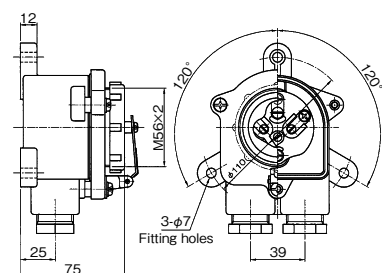

Rated	250V 20A
Material	Polycarbonate
Cable gland	#15(PC)
Protection degree	IP56
Weight	0.12kg
Code No.	5106C

TYPE: 1B-4P (3P+⊥) Watertight Plug

Rated	250V 20A
Material	Polycarbonate
Cable gland	#20(PC)
Protection degree	IP56
Weight	0.14kg
Code No.	5108C

WATERTIGHT SOCKET-OUTLETS (JIS TYPE)

TYPE: 1M-2P (2P)

Watertight socket-outlet

Rated	24V 20A
Material	PBT
Cable gland	#20×2(PC)
Protection degree	IP56
Weight	0.35kg
Code No.	5153C

TYPE: 1M-3P (2P+⊥)

Watertight socket-outlet

Rated	250V 15A
Material	PBT
Cable gland	#20×2(PC)
Protection degree	IP56
Weight	0.40kg
Code No.	5154C

TYPE: 1M2-3P (2P+⊥)

Watertight socket-outlet (2-gang)

Rated	250V 15A
Material	PBT
Cable gland	#20×2(PC)
Protection degree	IP56
Weight	0.65kg
Code No.	5156C

TYPE: 1M-4P (3P+⊥)

Watertight socket-outlet

Rated	250V 15A
Material	PBT
Cable gland	#20×2(PC)
Protection degree	IP56
Weight	0.38kg
Code No.	5155C

WATERTIGHT SOCKET-OUTLETS (JIS TYPE)

Wiring Fitting

TYPE:S1RMA-2P