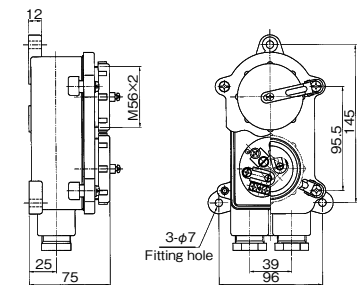

Rated	250V 20A
Material	Polycarbonate
Cable gland	#15(PC)
Protection degree	IP56
Weight	0.12kg
Code No.	5106C

TYPE: 1B-4P (3P+⊥) Watertight Plug

Rated	250V 20A
Material	Polycarbonate
Cable gland	#20(PC)
Protection degree	IP56
Weight	0.14kg
Code No.	5108C

WATERTIGHT SOCKET-OUTLETS (JIS TYPE)

TYPE: 1M-2P (2P)

Watertight socket-outlet

Rated	24V 20A
Material	PBT
Cable gland	#20×2(PC)
Protection degree	IP56
Weight	0.35kg
Code No.	5153C

TYPE: 1M-3P (2P+⊥)

Watertight socket-outlet

Rated	250V 15A
Material	PBT
Cable gland	#20×2(PC)
Protection degree	IP56
Weight	0.40kg
Code No.	5154C

TYPE: 1M2-3P (2P+⊥)

Watertight socket-outlet (2-gang)

Rated	250V 15A
Material	PBT
Cable gland	#20×2(PC)
Protection degree	IP56
Weight	0.65kg
Code No.	5156C

TYPE: 1M-4P (3P+⊥)

Watertight socket-outlet

Rated	250V 15A
Material	PBT
Cable gland	#20×2(PC)
Protection degree	IP56
Weight	0.38kg
Code No.	5155C

WATERTIGHT SOCKET-OUTLETS (JIS TYPE)

Wiring Fitting

TYPE:S1RMA-2P