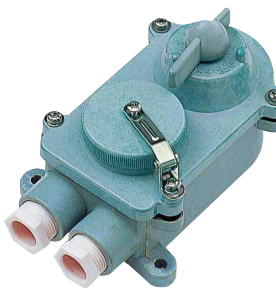

TYPE: 1M-4P (3P+⊥)

Watertight socket-outlet

Rated	250V 15A
Material	PBT
Cable gland	#20×2(PC)
Protection degree	IP56
Weight	0.38kg
Code No.	5155C

WATERTIGHT SOCKET-OUTLETS (JIS TYPE)

Wiring Fitting

TYPE:S1RMA-2P

Watertight socket-outlet with switch

Rated	DC24V 15A
Material	PBT
Cable gland	#20×2(PC)
Protection degree	IP56
Weight	0.64kg
Code No.	51901C-1

TYPE:S1RMA-3P (2P+⊕)

Watertight socket-outlet with switch

Rated	AC125/250V 15A
Material	PBT
Cable gland	#20×2(PC)
Protection degree	IP56
Weight	0.62kg
Code No.	51901C

TYPE:S2RM-3P (2P+⊕)

Watertight socket-outlet with switch

Rated	AC125/250V 20/10A DC125/250V 10/5A
Material	PBT
Cable gland	#20×2(PC)
Protection degree	IP56
Weight	0.75kg
Code No.	5190C-2

TYPE:1MRA-L

Watertight switch with pilot lamp