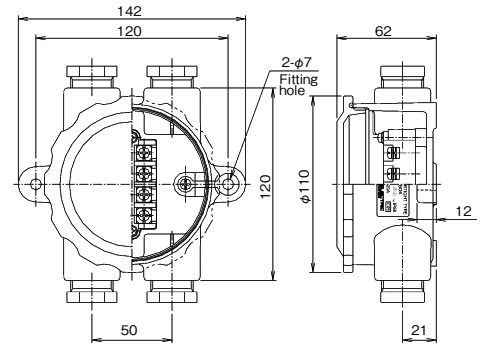

TYPE:2SM Watertight joint box

Rated	125/250V 1/0.5A
Material	phenol resin
Cable gland	#20×1
Protection degree	IP44
Weight	0.36kg
Code No.	A20110005

Wiring Fitting

WATERTIGHT JOINT BOXES (JIS TYPE)

Wiring Fitting

TYPE:1N-PN Watertight joint box

Rated	500V 20A(4P)
Material	PBT
Cable gland	#20×2(PC)
Protection degree	IP56
Weight	0.39kg
Code No.	5322T-2

TYPE:2N-PN Watertight joint box

Rated	500V 20A(4P)
Material	PBT
Cable gland	#20×4(PC)
Protection degree	IP56
Weight	0.46kg
Code No.	5323T-2