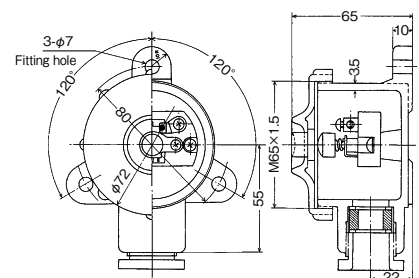

TYPE:2SM Watertight joint box

Rated	125/250V 1/0.5A
Material	phenol resin
Cable gland	#20×1
Protection degree	IP44
Weight	0.36kg
Code No.	A20110005