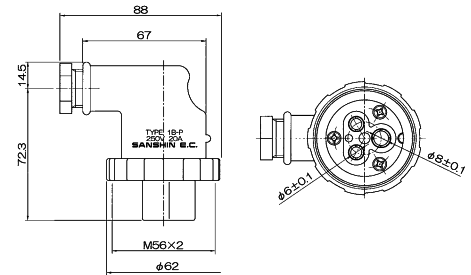

WATERTIGHT PLUGS (JIS TYPE)

TYPE: 1B-2P (2P) Watertight Plug

Rated	24V 20A
Material	Polycarbonate
Cable gland	#15(PC)
Protection degree	IP56
Weight	0.10kg
Code No.	5107C

TYPE: 1B-3P (2P+⊥) Watertight Plug

Rated	250V 20A
Material	Polycarbonate
Cable gland	#15(PC)
Protection degree	IP56
Weight	0.12kg
Code No.	5106C

TYPE: 1B-4P (3P+⊥) Watertight Plug

Rated	250V 20A
Material	Polycarbonate
Cable gland	#20(PC)
Protection degree	IP56
Weight	0.14kg
Code No.	5108C

WATERTIGHT SOCKET-OUTLETS (JIS TYPE)

TYPE: 1M-2P (2P)

Watertight socket-outlet

Rated	24V 20A
Material	PBT
Cable gland	#20×2(PC)
Protection degree	IP56
Weight	0.35kg
Code No.	5153C

TYPE: 1M-3P (2P+⊥)

Watertight socket-outlet

TYPE: 1M-4P (3P+⊥)

Watertight socket-outlet

Rated	250V 15A
Material	PBT
Cable gland	#20×2(PC)
Protection degree	IP56
Weight	0.38kg
Code No.	5155C

WATERTIGHT SOCKET-OUTLETS (JIS TYPE)

Wiring Fitting

TYPE:S1RMA-2P