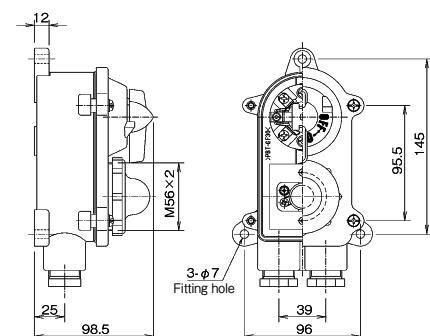

TYPE:S2RM-3P (2P+⊕)

Watertight socket-outlet with switch

Rated	AC125/250V 20/10A DC125/250V 10/5A
Material	PBT
Cable gland	#20×2(PC)
Protection degree	IP56
Weight	0.75kg
Code No.	5190C-2

TYPE:1MRA-L

Watertight switch with pilot lamp

Rated	AC125/250V 15A
Material	PBT
Cable gland	#20×2(PC)
Protection degree	IP56
Weight	0.64kg
Code No.	51901C-2

WATERTIGHT SWITCHES AND PUSH BUTTONS (JIS TYPE)

TYPE:1MRA Watertight joint box

Rated	AC 125/250V 15A
Material	PBT
Cable gland	#20×2(PC)
Protection degree	IP56
Weight	0.38kg
Code No.	5222C