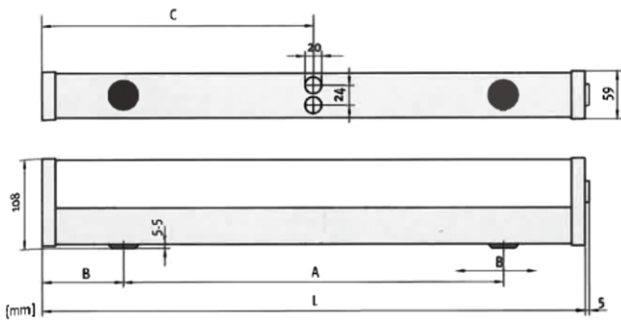

MIRROR LIGHT WITH SHAVER SOCKET

- Application : cabins, shower room, toilets, accomodation areas
- Protection degree : IP44
- Housing : Phosphate coated steel, powder coated white
- Diffuser : PMMA, opal
- Lamp base : G13 or G23
- Lamps : tubular compact fluorecent lamp 11W
fluorescent lamp 15W / 18W
- Cable entry : 2 inlets, cable max ϕ 11mm

Marine
Fluorescent Light

two plastic endcaps 2-pole on/off switch	L mm	A mm	B mm	C mm
SP66/ 1×11W	350	176	87	175
SP66/ 1×15W	498	301	97	247
SP66/ 1×18W	651	453	97	323

isolating transformer, universal socket, 2-pole on/off switch, 230V/110V selector switch	L mm	A mm	B mm	C mm
SP66/ 1×11W	415	268	37	136
SP66/ 1×15W	605	406	97	300
SP66/ 1×18W	695	498	97	346