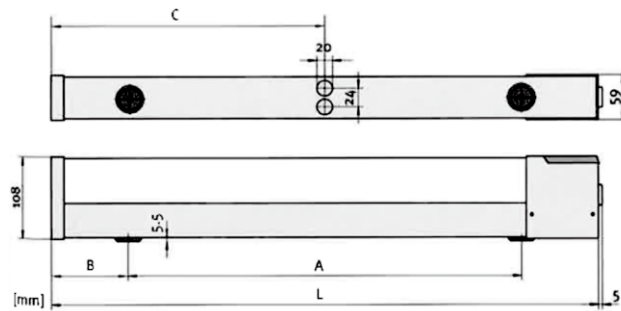

MIRROR LIGHT WITH SHAVER SOCKET

- Application : cabins, shower room, toilets, accomodation areas
- Protection degree : IP44
- Housing : Phosphate coated steel, powder coated white
- Diffuser : PMMA, opal
- Lamp base : G13 or G23
- Lamps : tubular compact fluorecent lamp 11W
fluorescent lamp 15W / 18W
- Cable entry : 2 inlets, cable max ϕ 11mm

Marine
Fluorescent Light

two plastic endcaps 2-pole on/off switch	L mm	A mm	B mm	C mm
SP66/ 1×11W	350	176	87	175
SP66/ 1×15W	498	301	97	247
SP66/ 1×18W	651	453	97	323

isolating transformer, universal socket, 2-pole on/off switch, 230V/110V selector switch	L mm	A mm	B mm	C mm
SP66/ 1×11W	415	268	37	136
SP66/ 1×15W	605	406	97	300
SP66/ 1×18W	695	498	97	346