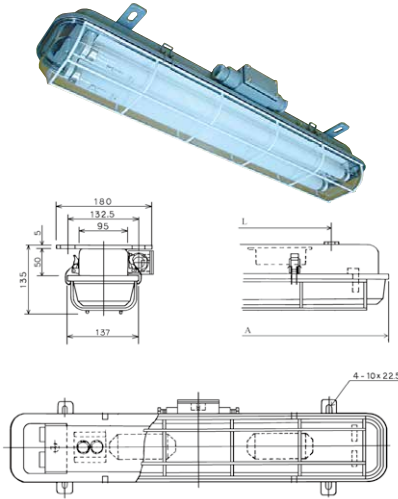

FLUORESCENT CEILING LIGHTS

FAC Series 7.5BG7/2 IP66 5~45°C

Air tight fluorescent ceiling light
(with clear diffuser)
FAC-2247T

Air tight fluorescent ceiling light
(with clear diffuser and metal guard)
FAC-2265T

Air tight fluorescent ceiling light
(with clear diffuser and metal guard)
FAC-2248T

Marine
Fluorescent Light

Model	Dimension (mm)	
	A	L
FAC-2147T	712	500
FAC-2247T	712	500
FAC-4147T	1332	1100
FAC-4247T	1332	1100

Model	Dimension (mm)	
	A	L
FAC-2165T	712	500
FAC-2265T	712	500
FAC-4165T	1332	1100
FAC-4265T	1332	1100

Model	Dimension (mm)	
	A	L
FAC-2148T	712	500
FAC-2248T	712	500
FAC-4148T	1332	1100
FAC-4248T	1332	1100

Specification · Low power factor, Glow starter type without fluorescent lamp

Material · Body : Steel plate
· Globe : Polystyrol (clear)
· Guard : Steel bar

Lamp · JIS standard fluorescent lamp tube G13 20W