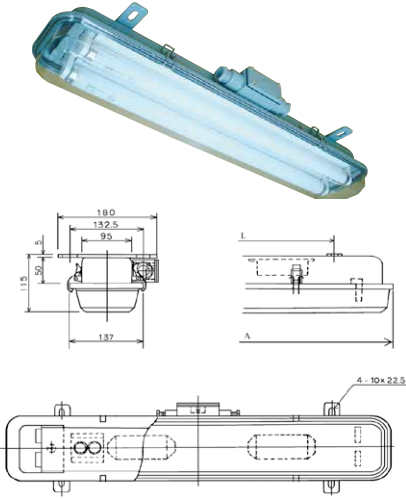

FLUORESCENT CEILING LIGHTS

FAC Series 7.5BG7/2 IP66 5~45°C

Air tight fluorescent ceiling light
(with clear diffuser)
FAC-2247T

Air tight fluorescent ceiling light
(with clear diffuser and metal guard)
FAC-2265T

Air tight fluorescent ceiling light
(with clear diffuser and metal guard)
FAC-2248T

Marine
Fluorescent Light

Model	Dimension (mm)	
	A	L
FAC-2147T	712	500
FAC-2247T	712	500
FAC-4147T	1332	1100
FAC-4247T	1332	1100

Model	Dimension (mm)	
	A	L
FAC-2165T	712	500
FAC-2265T	712	500
FAC-4165T	1332	1100
FAC-4265T	1332	1100

Model	Dimension (mm)	
	A	L
FAC-2148T	712	500
FAC-2248T	712	500
FAC-4148T	1332	1100
FAC-4248T	1332	1100

Specification · Low power factor, Glow starter type without fluorescent lamp

Material · Body : Steel plate
· Globe : Polystyrol (clear)
· Guard : Steel bar

Lamp · JIS standard fluorescent lamp tube G13 20W