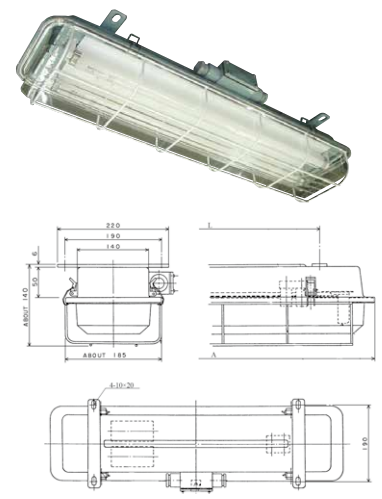

FLUORESCENT CEILING LIGHTS

FAC Series 7.5BG7/2 IP66 5~45°C

Air tight fluorescent ceiling light
(with clear diffuser)
FAC-2247T

Air tight fluorescent ceiling light
(with clear diffuser and metal guard)
FAC-2265T

Air tight fluorescent ceiling light
(with clear diffuser and metal guard)
FAC-2248T

Marine
Fluorescent Light

Model	Dimension (mm)	
	A	L
FAC-2147T	712	500
FAC-2247T	712	500
FAC-4147T	1332	1100
FAC-4247T	1332	1100

Model	Dimension (mm)	
	A	L
FAC-2165T	712	500
FAC-2265T	712	500
FAC-4165T	1332	1100
FAC-4265T	1332	1100

Model	Dimension (mm)	
	A	L
FAC-2148T	712	500
FAC-2248T	712	500
FAC-4148T	1332	1100
FAC-4248T	1332	1100

Specification · Low power factor, Glow starter type without fluorescent lamp

Material · Body : Steel plate
· Globe : Polystyrol (clear)
· Guard : Steel bar

Lamp · JIS standard fluorescent lamp tube G13 20W