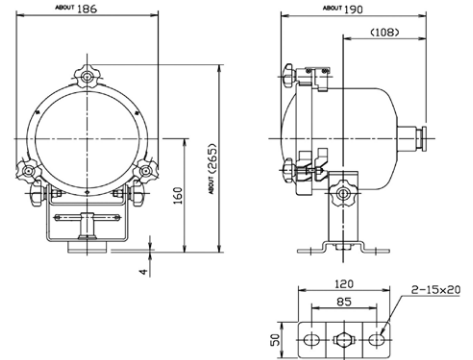

FLOOD LIGHT AND ACCESSORIES

S1RA Boat deck light

Lamps	DC24V 60W
Protection degree	IP56
Color	Munsell N-9.5
Weight	2.2kg
Code No.	1820

Hood for FDL-R series

Model	Code No.
FDL-R17	B3E00073
FDL-R14	B3E00063A
FDL-R13	B3E00063A
FDL-R12	B3E00067A

Halogen lamp holder (For FDL-R13)

Model	Code No.
JDW39	A14170145
JDM39	A141701451
JDN39	A141701452

■ Wide type JDW39 / Wide and narrow type JDM39 / Narrow type JDN39